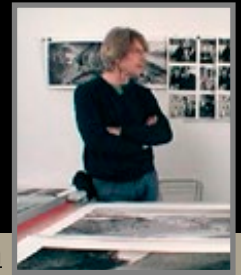

LENSWORK

Alumni News

Tyler Boley — Seattle, Washington

tylerboley.com

Exhibition

A 14 Year Road Trip: Dual Perspectives in Eastern Washington

Jeff Corwin and Tyler Boley at Hawk Merlin Studios

[Hawk Merlin Studios](#)

This series of intimate, quiet and compelling landscapes explore the unique geology and light of the Pacific Northwest. Rather than the ubiquitous “grand landscape” Boley turns his camera towards a subtler environment, a familiar one and explores his personal relationship with the land he has known his entire life.