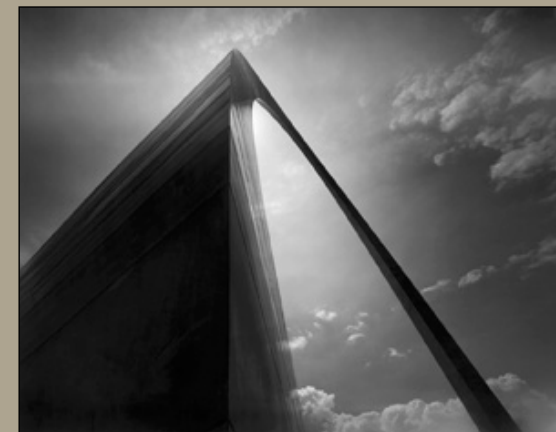

Arch, Pyramid Form, Saint Louis, Missouri by Alan Ross