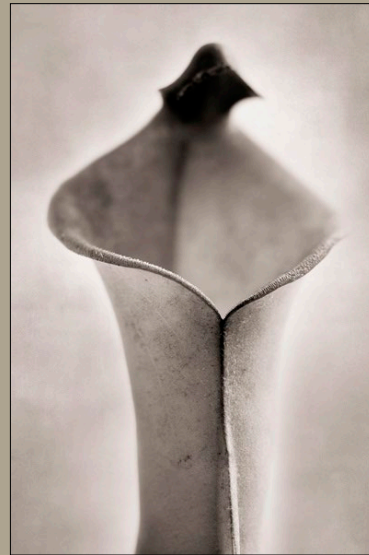

LENSWORK

Alumni News

Beth Moon — Novato, California

www.bethmoon.com

photo-eye 2019 Group Show + Interview

Nepenthes Albomarginata from Savage Garden

Sun Pitcher from Savage Garden

2019 GROUP SHOW
GALLERY ARTISTS
On View: Feb 22 - Apr 20, 2019

[Read the photo-eye interview with Beth Moon.](#)

[photo-eye Gallery's](#) 2019 Group Show features a selection of new and notable work created by ten represented artists:

Kate Breakey
Julie Blackmon
Mitch Dobrowner
Thomas Jackson
Michael Kenna

Clay Lipsky
Beth Moon
James Pitts
Reuben Wu
Brad Wilson

Moon in *LensWork* and *LensWork Extended* #102 *Odin's Cove*

"I am telling the ravens' story (rather than my idea of their story) — which is actually more honest. As I returned again and again, I observed them spending the entire day together. If they weren't sitting side by side, they would never be more than 100 yards apart — always staying in contact with low throaty calls."